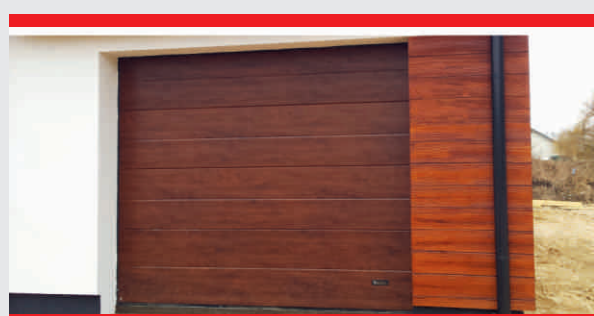

Variety of systems

Our doors can be installed both in garages with lintels higher than 7cm, and in production halls, in which one can choose vertical track systems (installed on the same wall as the gate), along the ceiling (diagonally) or on triangular metal sheets (in order to facilitate installation). Installation of track system in the wall opening is possible.