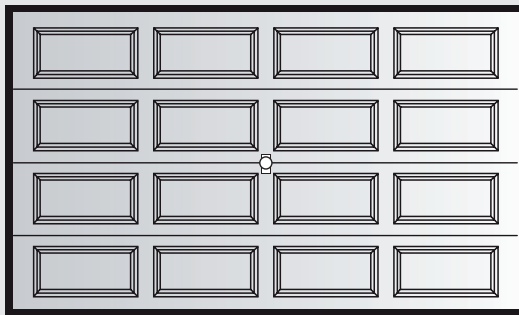

## Cassettes – Quadro

White - RAL 9010

Brown - RAL 8014

Golden oak

Hazel

Painted in a chosen RAL colour

**Harmony and aesthetics**

In our garage doors we use 40mm thick panels filled with polyurethane foam and equipped with finger protection. The panels are available in a variety of exterior surface structures.